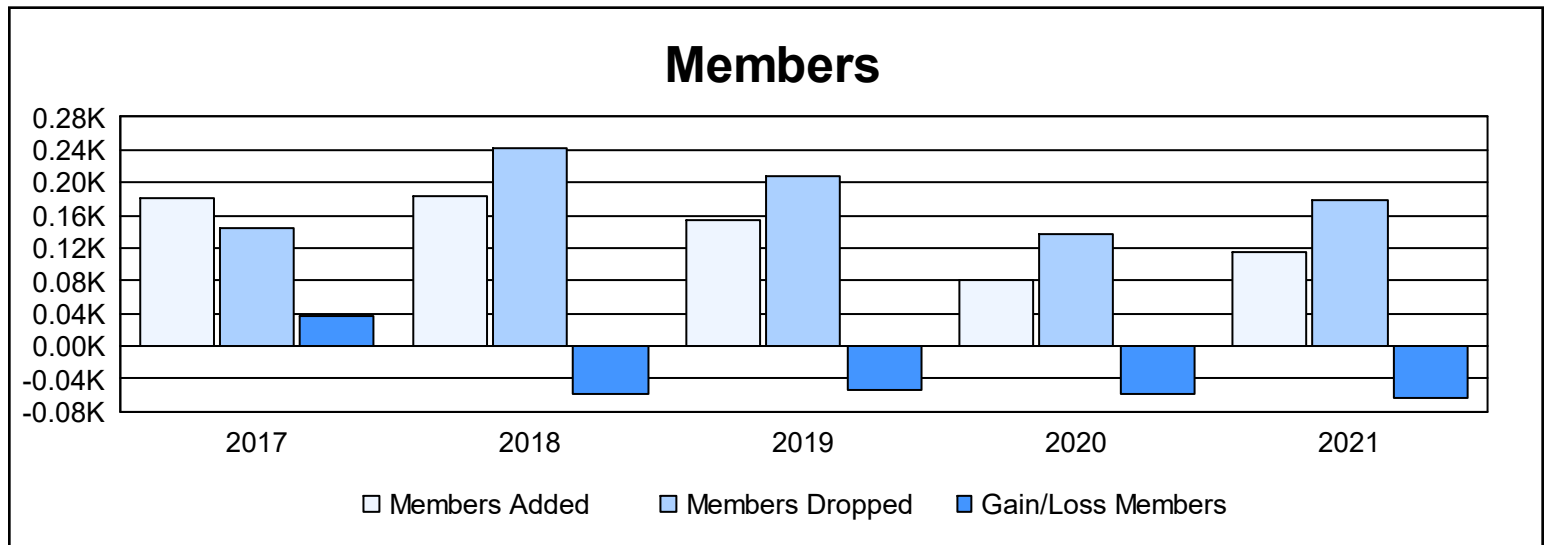

Year	New Clubs	Dropped Clubs	Gain/ Loss Clubs	New Members	Charter Members	Reinstate Members	Transfer Members	Total Member Added	Total Members Dropped	Gain/ Loss Members
2016-2017	0	0	0	157	1	8	14	180	144	36
2017-2018	1	2	-1	138	27	5	13	183	241	-58
2018-2019	0	1	-1	112	6	7	30	155	209	-54
2019-2020	0	0	0	72	0	4	4	80	138	-58
2020-2021	1	0	1	78	18	7	12	115	179	-64
<b>Average</b>	<b>0</b>	<b>1</b>	<b>0</b>	<b>111</b>	<b>10</b>	<b>6</b>	<b>15</b>	<b>143</b>	<b>182</b>	<b>-40</b>

### Membership Composition June 2021 Cumulative