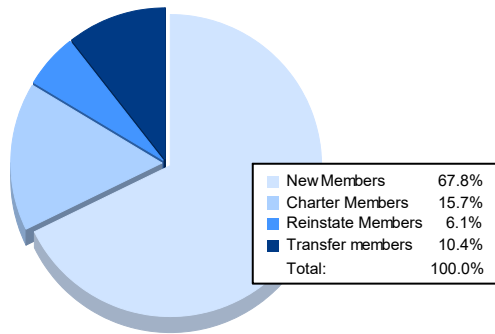

Year	New Clubs	Dropped Clubs	Gain/ Loss Clubs	New Members	Charter Members	Reinstate Members	Transfer Members	Total Member Added	Total Members Dropped	Gain/ Loss Members
2016-2017	0	0	0	157	1	8	14	180	144	36
2017-2018	1	2	-1	138	27	5	13	183	241	-58
2018-2019	0	1	-1	112	6	7	30	155	209	-54
2019-2020	0	0	0	72	0	4	4	80	138	-58
2020-2021	1	0	1	78	18	7	12	115	179	-64
<b>Average</b>	<b>0</b>	<b>1</b>	<b>0</b>	<b>111</b>	<b>10</b>	<b>6</b>	<b>15</b>	<b>143</b>	<b>182</b>	<b>-40</b>

### Membership Composition June 2021 Cumulative

### Gender Composition June 2021 Cumulative