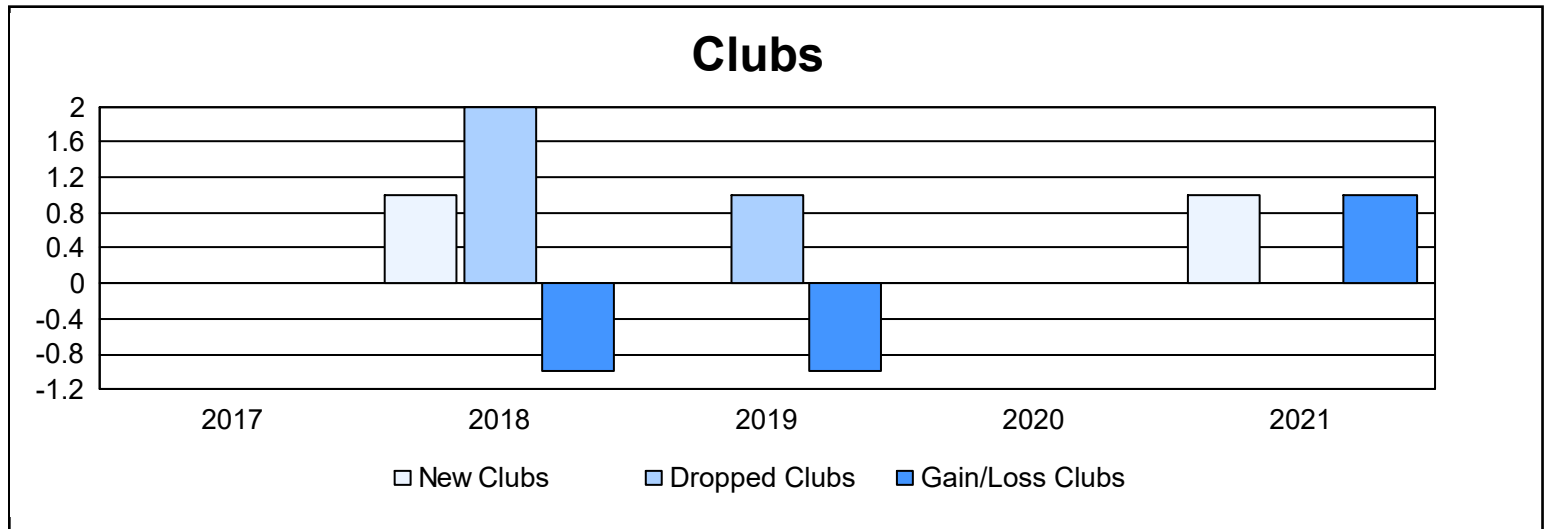

Year	New Clubs	Dropped Clubs	Gain/ Loss Clubs	New Members	Charter Members	Reinstate Members	Transfer Members	Total Member Added	Total Members Dropped	Gain/ Loss Members
2016-2017	0	0	0	157	1	8	14	180	144	36
2017-2018	1	2	-1	138	27	5	13	183	241	-58
2018-2019	0	1	-1	112	6	7	30	155	209	-54
2019-2020	0	0	0	72	0	4	4	80	138	-58
2020-2021	1	0	1	78	18	7	12	115	179	-64
<b>Average</b>	<b>0</b>	<b>1</b>	<b>0</b>	<b>111</b>	<b>10</b>	<b>6</b>	<b>15</b>	<b>143</b>	<b>182</b>	<b>-40</b>

### Membership Composition June 2021 Cumulative